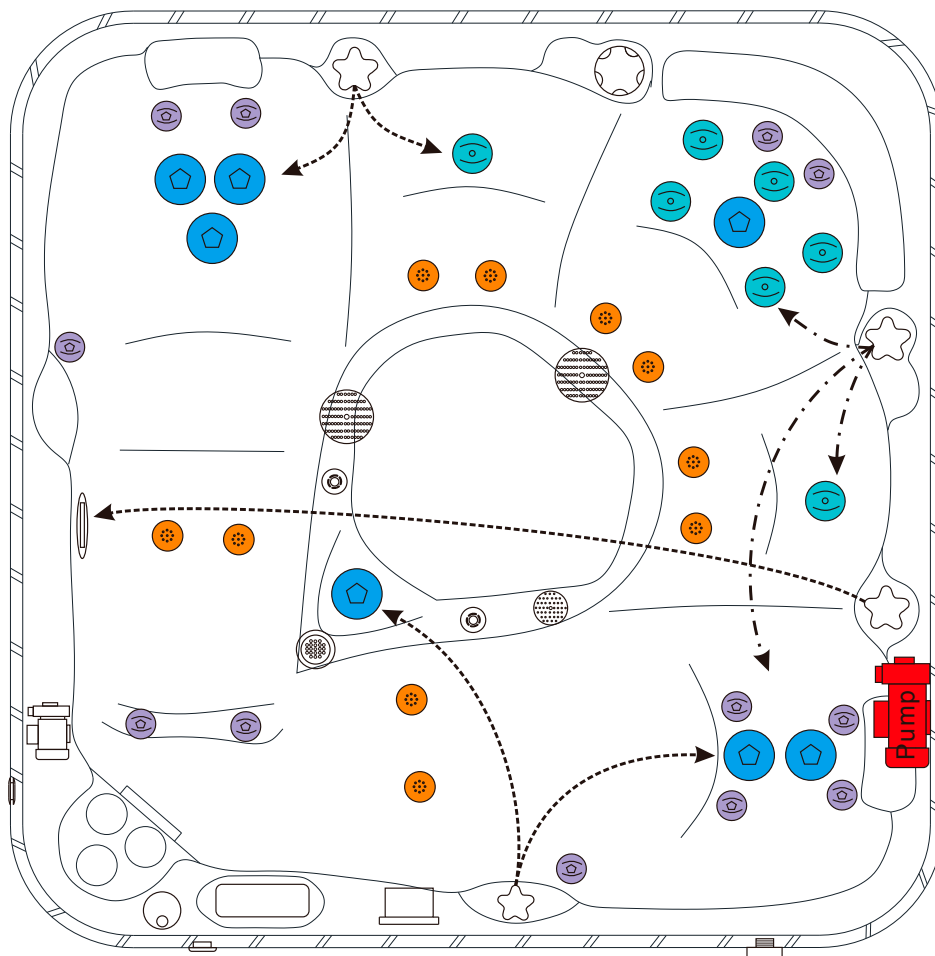

THE RELAX

PASSION SPAS PURE COLLECTION

POWER SUPPLY
1x 16A/230V or
2x 16A/230V

PROCALOR
HEATING & POOLS

Calle Santa Amelia, 18 · 38180 San Cristóbal de La Laguna · Tel: +34 922 611 500 · www.procalorhp.com

C.I.F. B76649805

	Clusterjet 150293	12pcs		Air/Water Control	150520		Controller & Heater	151103
	Clusterjet 152186	7pcs		Optional Air Pump	150827		Drainage	150511
	Power Jet 150155	7pcs		Aromatherapy	150560		WTC50 Circ. Pump	150817
	Blowerjet 150561	10pcs		Pillow	150403		LP300 Mass. Pump	150818
	Spa Light 150766	1pc		Corner Pillow	150387		VL801D Display	151075
	Suction 150516	1pc		Skimmer Front	150928			
	Suction 150517	2pcs		Filter 6ch-940	151140