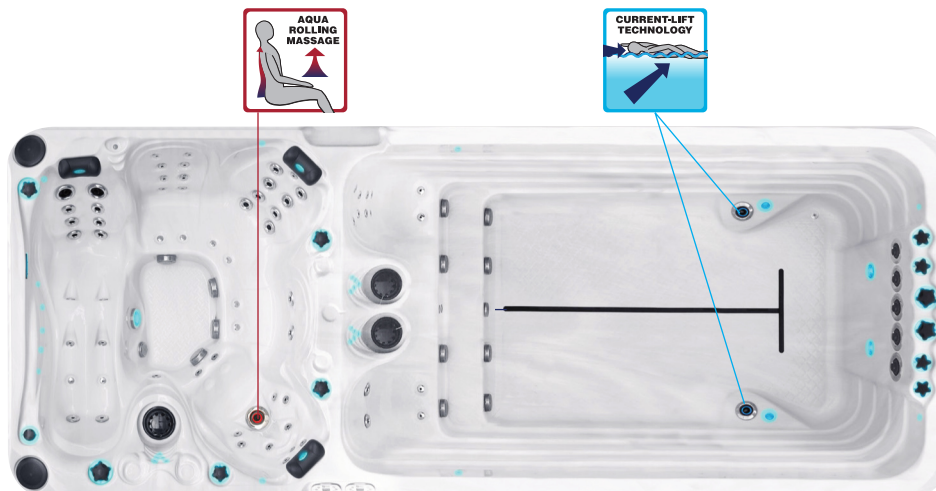

DYNAMIC - DYNAMIC DEEP

PASSION SPAS SPORT- EN FITNESS COLLECTION

SPECIFICATIONS/GENERAL

Dimensions L x W x H.....	590 x 227 x 126 cm
Number of Seats.....	7
Number of Loungers.....	1
Capacity in Liter.....	10500
Dry Weight in kg.....	1300
Full Weight in kg.....	11800
Shell Material.....	Aristech® Acrylic with Vinylester and Polyester
Synthetic Maintenance Free Cabinet.....	Standard
Removable Side Panels.....	8
Durable Support System.....	Synthetic
Everlast™ Full Floor Support Material.....	Polyester
High Density Urethane Insulation.....	Standard
Cup Holders.....	5

WATER SYSTEM

Total jets.....	56
Air Injector Jets.....	??
Air Control Valve.....	??
Filters / Surface.....	(2) 50 Square Feet
Top Access Skim Filter.....	High-Volume Vortex Skimmer
Floor Drain.....	1
External Drain.....	1
Hi Flow Suctions.....	4
Water Diverter Valve.....	??
6" Aqua Rolling Massage Jet.....	1
5" Massage Jets, Directional, Rotational and Pulsational.....	??
3" Directional Jets.....	??
2" Directional Jets.....	??
Ozone Jets.....	1

SPECIAL FEATURES

Soft Air Massage System.....	Standard
Molded Headrest Soft Pillows with LED Light.....	3
StarBrite Interior LED Light System.....	Standard
Cascade Creek Water Fall.....	1
Exterior Corner LED Lighting.....	Standard
Aromatherapy System.....	Standard
Ozone Sanitation System.....	Standard
UV Synergy System.....	Standard
Ultra Efficient Dual-Wrap Cabinet Insulation.....	Standard
5/4 Ultra Efficient Walk-On Cover.....	Optional